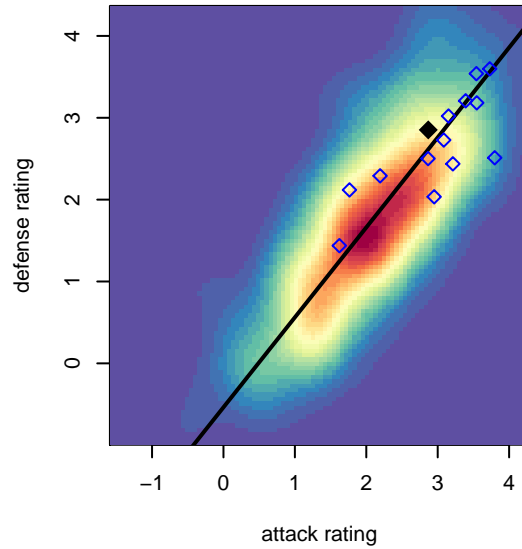

# Olympiacos–Melendres B00

, CAS  
 B00 total strength=1625  
 attack=17.6 defense=17.32

alt names used:  
 Olympiacos B00 Blue  
 OLYMPIACOS–MELENDRES (CAS)

Venues played:  
 2015 FWRL CAS B00  
 2015 LV Thanksgiving Classic LVTC U15 Gold

**Olympiacos–Melendres B00**  
 Dots are actual minus expected GF (blue circles) and GA (red triangles).  
 Blue line is smoothed change in attack strength. Red is smoothed change in defense strength.

**attack and defense variance (black dot)  
relative to other teams  
and top 10 in region**

**attack and defense rating  
relative to others at age  
and all opponents in last 13 months**

**attack and defense rating  
relative to others at age  
and all opponents in last 13 months**