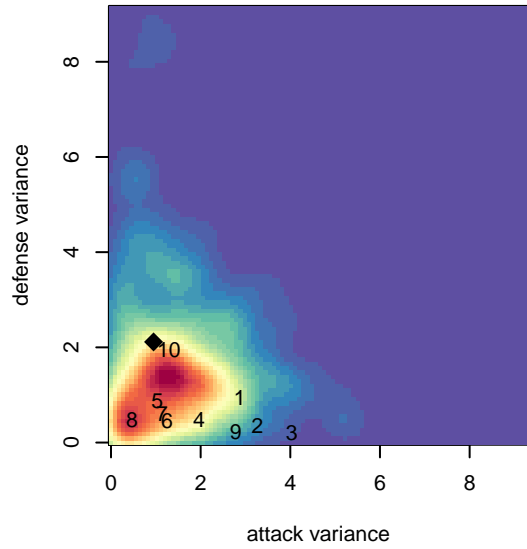

# Olympiacos–Melendres B00

, CAS  
 B00 total strength=1625  
 attack=17.6 defense=17.32

alt names used:  
 Olympiacos B00 Blue  
 OLYMPIACOS–MELENDRES (CAS)

Venues played:  
 2015 FWRL CAS B00  
 2015 LV Thanksgiving Classic LVTC U15 Gold

**Olympiacos–Melendres B00**  
 Dots are actual minus expected GF (blue circles) and GA (red triangles).  
 Blue line is smoothed change in attack strength. Red is smoothed change in defense strength.

**attack and defense variance (black dot)  
relative to other teams  
and top 10 in region**

**attack and defense rating  
relative to others at age  
and all opponents in last 13 months**

**attack and defense rating  
relative to others at age  
and all opponents in last 13 months**