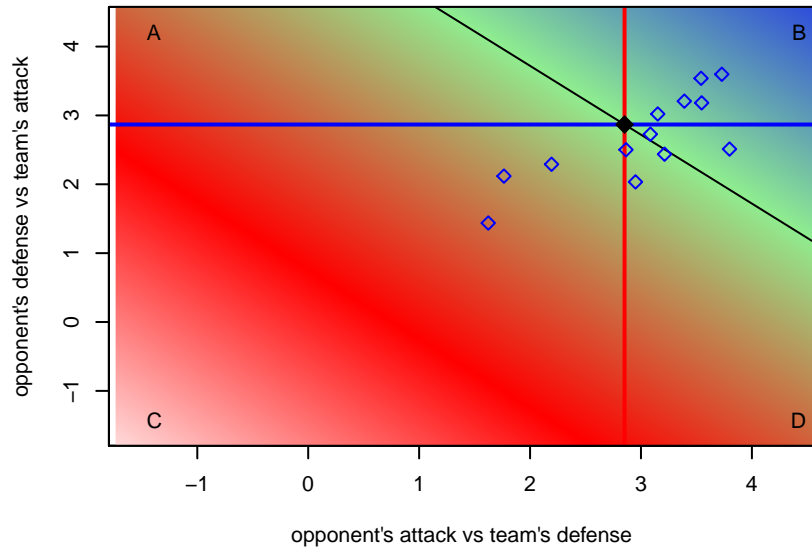

**Olympiacos–Melendres B00**  
 Dots are actual minus expected GF (blue circles) and GA (red triangles).  
 Blue line is smoothed change in attack strength. Red is smoothed change in defense strength.

**attack and defense variance (black dot)  
relative to other teams  
and top 10 in region**

**attack and defense rating  
relative to others at age  
and all opponents in last 13 months**

**attack and defense rating  
relative to others at age  
and all opponents in last 13 months**

**Performance relative to 13 month average**

**Performance relative to 13 month average**

Distribution of opponents  
 Red = Lose zone, Blue = Win zone, Green = Even  
 Black line separates win/lose zones