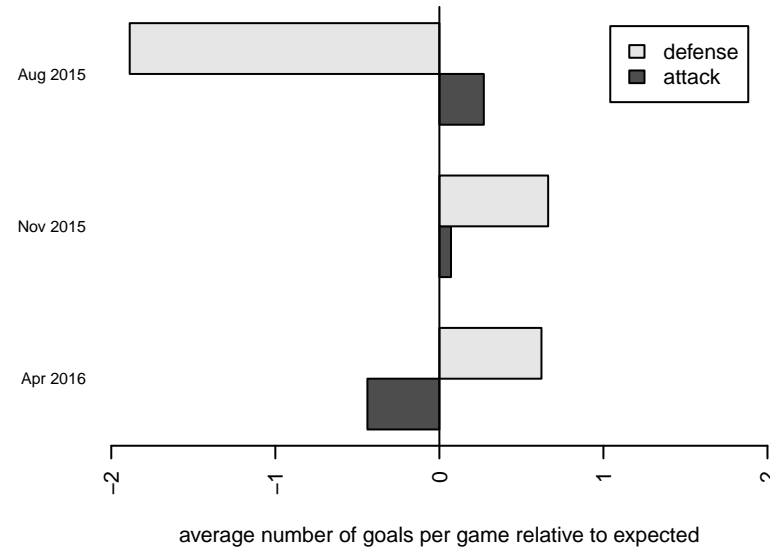

**Olympiacos–Melendres B00**  
 Dots are actual minus expected GF (blue circles) and GA (red triangles).  
 Blue line is smoothed change in attack strength. Red is smoothed change in defense strength.

**attack and defense variance (black dot)  
relative to other teams  
and top 10 in region**

**attack and defense rating  
relative to others at age  
and all opponents in last 13 months**

**attack and defense rating  
relative to others at age  
and all opponents in last 13 months**

**Performance relative to 13 month average**

**Performance relative to 13 month average**

Distribution of opponents  
 Red = Lose zone, Blue = Win zone, Green = Even  
 Black line separates win/lose zones