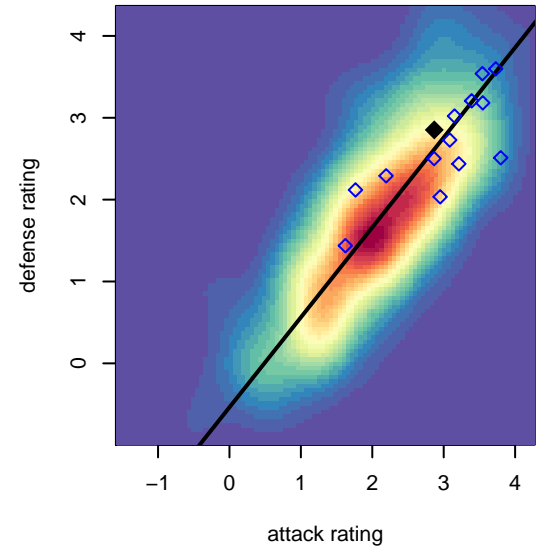

# Olympiacos–Melendres B00

, CAS  
 B00 total strength=1625  
 attack=17.6 defense=17.32

alt names used:  
 Olympiacos B00 Blue  
 OLYMPIACOS–MELENDRES (CAS)

Venues played:  
 2015 FWRL CAS B00  
 2015 LV Thanksgiving Classic LVTC U15 Gold

**Olympiacos–Melendres B00**  
 Dots are actual minus expected GF (blue circles) and GA (red triangles).  
 Blue line is smoothed change in attack strength. Red is smoothed change in defense strength.

**attack and defense variance (black dot)  
relative to other teams  
and top 10 in region**

**attack and defense rating  
relative to others at age  
and all opponents in last 13 months**

**attack and defense rating  
relative to others at age  
and all opponents in last 13 months**

**Performance relative to 13 month average**

**Performance relative to 13 month average**

Distribution of opponents  
 Red = Lose zone, Blue = Win zone, Green = Even  
 Black line separates win/lose zones