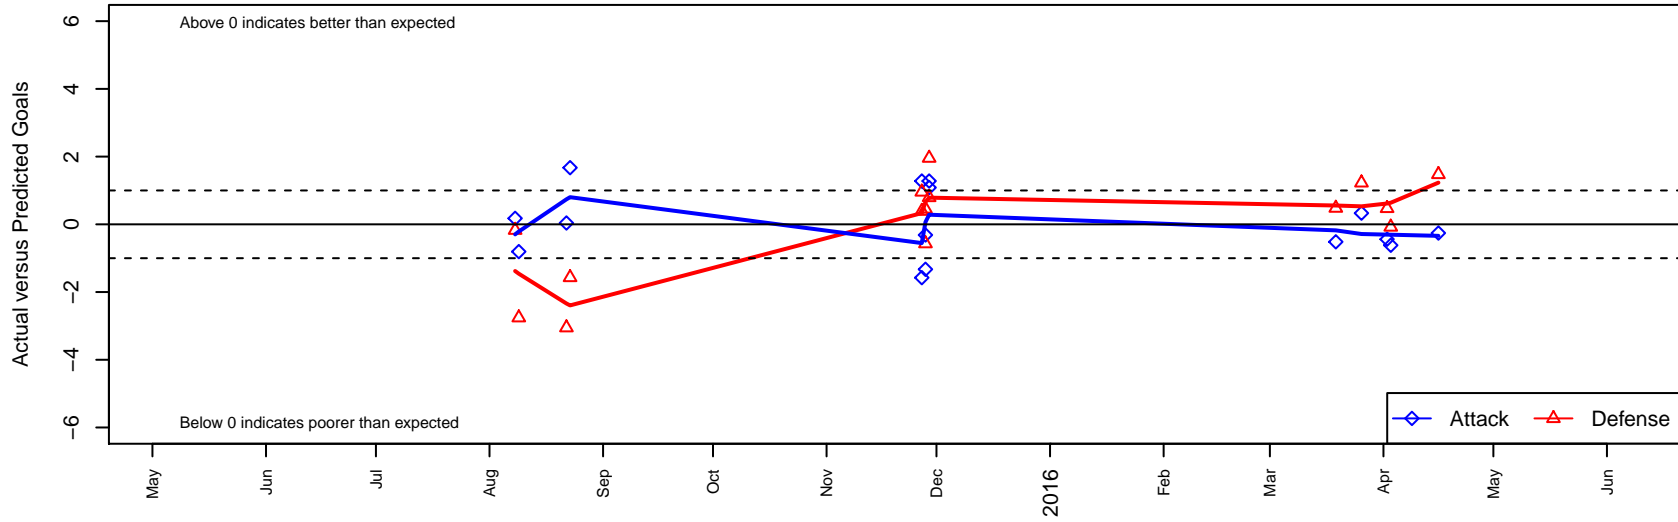

# Olympiacos–Melendres B00

, CAS  
 B00 total strength=1625  
 attack=17.6 defense=17.32

alt names used:  
 Olympiacos B00 Blue  
 OLYMPIACOS–MELENDRES (CAS)

Venues played:  
 2015 FWRL CAS B00  
 2015 LV Thanksgiving Classic LVTC U15 Gold

**Olympiacos–Melendres B00**  
 Dots are actual minus expected GF (blue circles) and GA (red triangles).  
 Blue line is smoothed change in attack strength. Red is smoothed change in defense strength.

**attack and defense variance (black dot)  
relative to other teams  
and top 10 in region**

**attack and defense rating  
relative to others at age  
and all opponents in last 13 months**

**attack and defense rating  
relative to others at age  
and all opponents in last 13 months**

**Performance relative to 13 month average**

**Performance relative to 13 month average**

Distribution of opponents  
 Red = Lose zone, Blue = Win zone, Green = Even  
 Black line separates win/lose zones